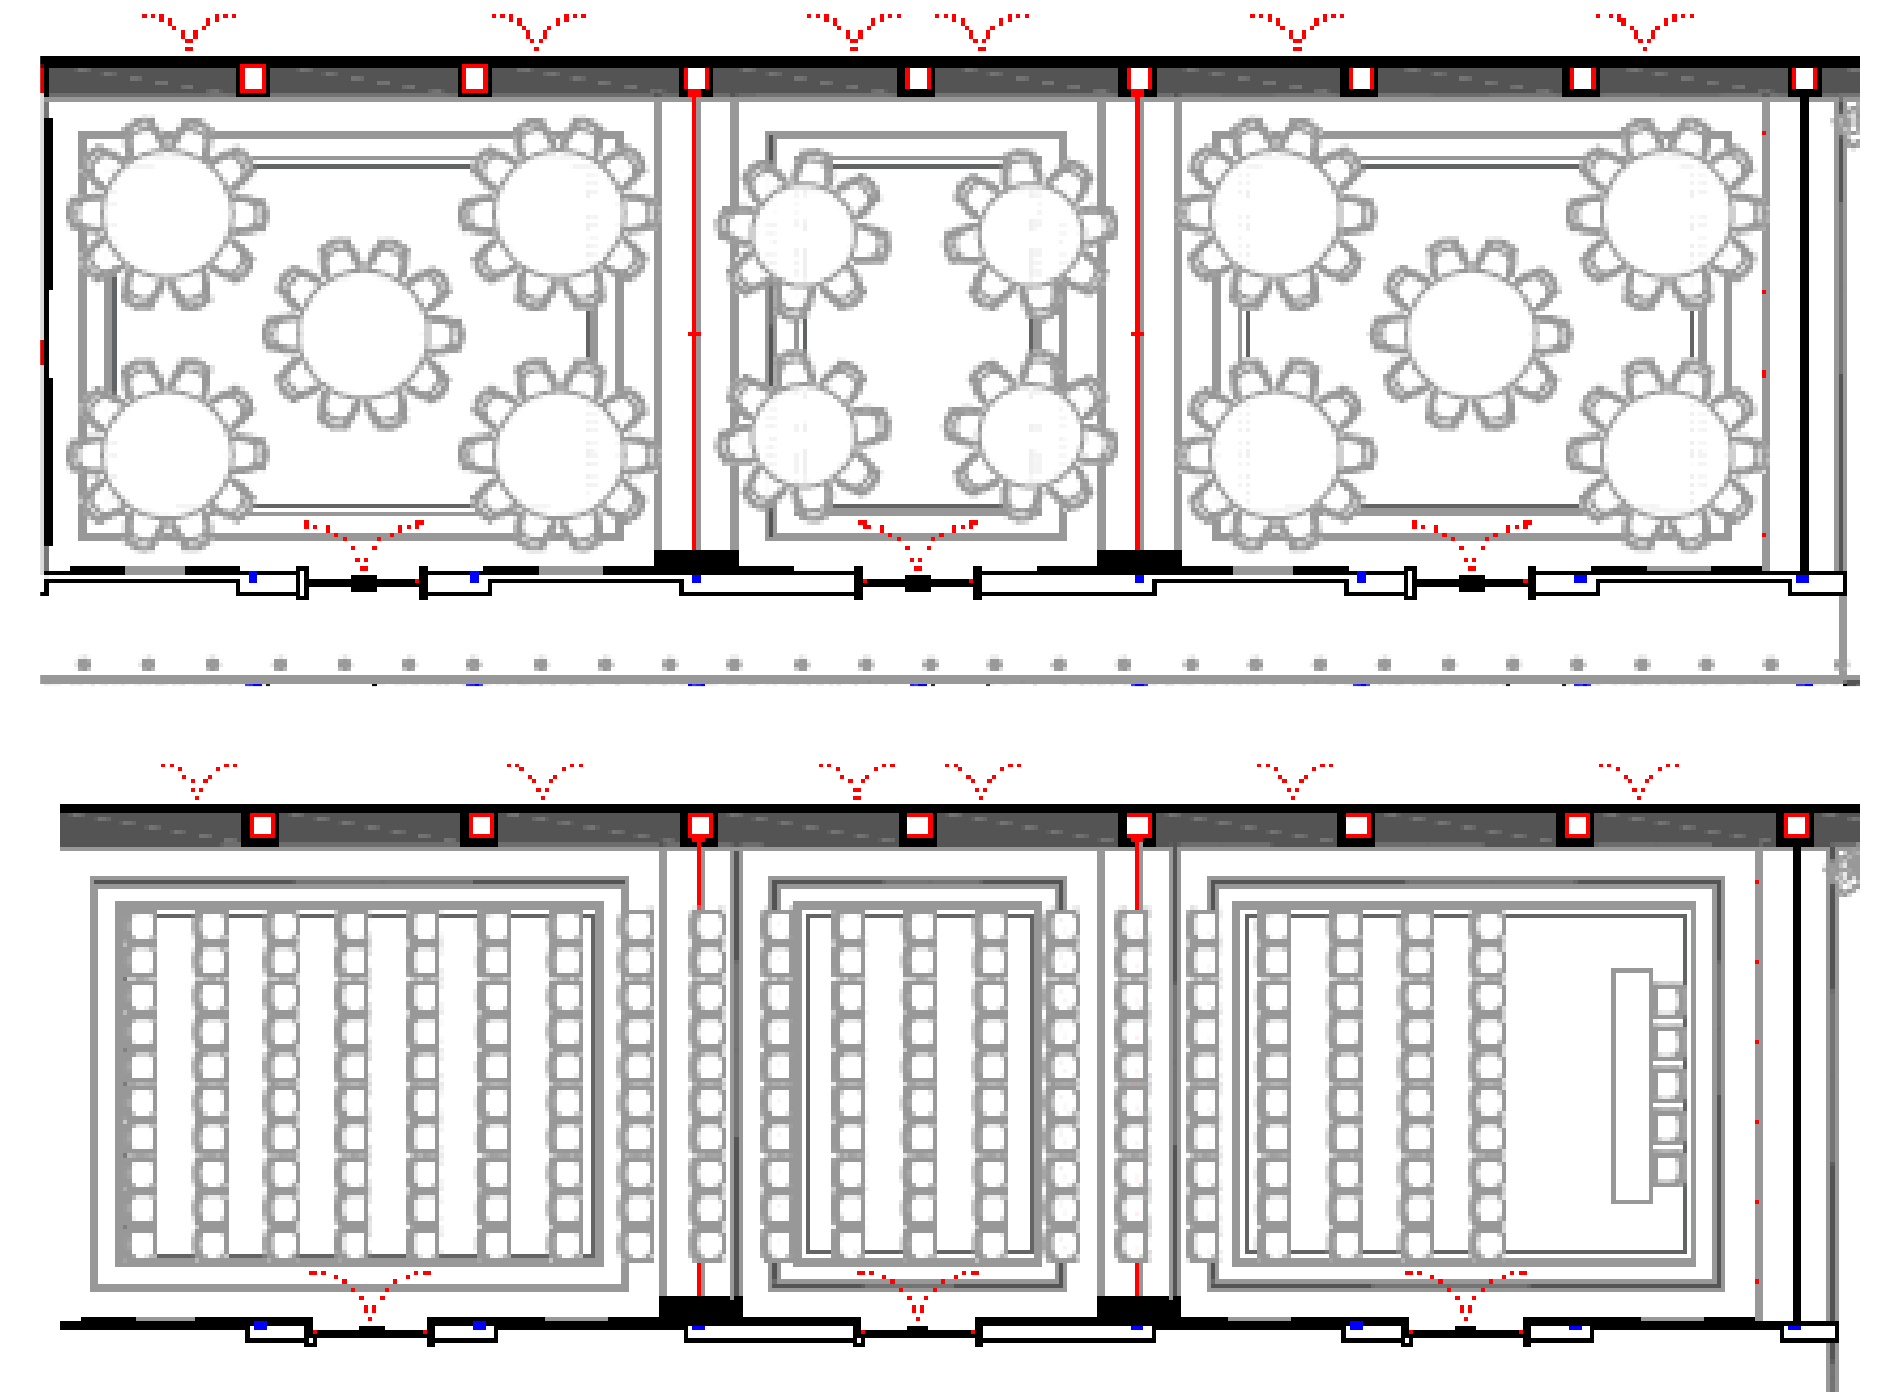

Meeting Rooms

MEASURES & EXTRA INFO							CAPACITY						AV EQUIPMENT			
HALLS	SIZE M²	SIZE FT	WIDE m	LENGHT m	HEIGHT m	SUNLIGHT	THEATER	CLASSROOM	U-SHAPED	BOARDROOM	CABARET	BANQUET	COCKTAIL	BEAMER	SCREEN	AUDIO
BLESSED BALLROOM (1+2+3)	212	2282	7,86	26,82	4,45	Yes	180	78	-	-	84	140	180	PT-EZ590	406X228	BUILT-IN
LLEVANT (1)	79	850	7,86	9,82	4,45	Yes	70	36	18	21	36	60	75	PT-EZ590	406X228	BUILT-IN
MISTRAL (2)	52	559	7,86	6,80	4,45	Yes	40	25	12	12	12	20	60	-	-	BUILT-IN
PONENT (3)	80,87	870	7,86	10,20	4,45	Yes	70	36	18	21	36	60	75	-	-	BUILT-IN

- WI-FI
- SUNLIGHT
- SCREENS AND PROJECTORS
- AUDIO SYSTEM
- CAR & PRODUCT LAUNCHES
- INCENTIVES
- CONFERENCES

Meeting Rooms