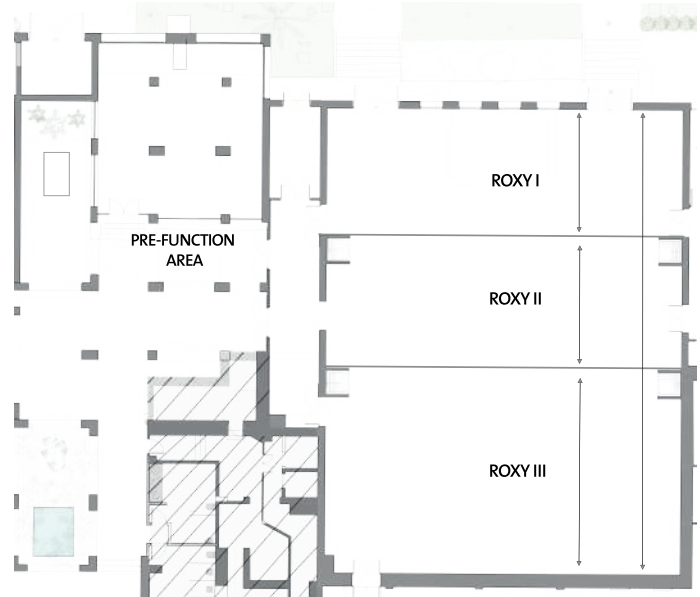

EAT

- Restaurants: Nu Downtown Sessions
- Bars: GMT+1 Eden Pool Club Sun Society

MEET

- We feature more than 900 sqm of meeting spaces:
- 8 modular and partitionable meeting rooms (totaling 550 sqm).
- Fully equipped with state-of-the-art technology. BREAKOUT Premier Experiences - inspired by the popular Hard Rock Hotels signature in-room amenity program such as SOUND OF YOUR STAY® and ROCK OM®. All designed to amplify your next event with curated music, MEMORABILIA®, and brand experiences.

Destination	Distance (km)	Duration
Málaga AGP Airport	61 km.	45 min.
Málaga-María Zambrano train station	66 km.	50 min.

MEETING SPACES

LEVEL	NAME	SQM	SQF	HEIGHT	COCKTAIL	THEATRE	CLASSROOM	U SHAPE	BOARDROOM	BANQUET	CABARET
LEVEL 0	ROXY (I + II + III)	550 M	5.950	3,9 M	550	546	338			300	272
	ROXY I	163 M	1.754	3,9 M	150	150	86	48	64	90	72
	ROXY II	163 M	1.786	3,9 M	155	155	90	48	64	90	88
	ROXY III	220 M	2.410	3,9 M	200	200	144	54	76	140	112
	PRE-FUNCTION AREA	216 M	2.325	2 M							
LEVEL -1 (BREAKOUTS)	PRE-FUNCTION AREA	103 M	1.107	2,9 M							
	STUDIO I	186 M	2.001	2,7 M	180	200	65		32	100	60
	STUDIO II	66 M	710	2,5 M	90	90	48	40	45		32
	STUDIO III	40 M	430	2,56 M		30	24	20	24		
	STUDIO IV	26 M	280	2,5 M		20	12	10	12		
	STUDIO V	44 M	473	2,56 M		30	18	20	24		