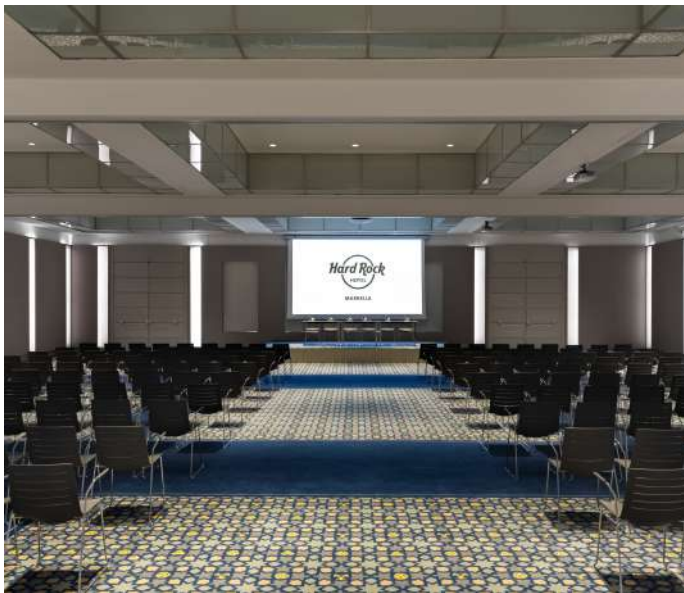

Located at the glamorous Puerto Banús, Hard Rock Hotel Marbella offers its distinctive style and music-inspired design mixed with Andalusian culture, our special amenities and world-class service. The property offers our exquisite signature gastronomic offerings with 2 restaurants and 3 snack bars, 2 incredible swimming pools, Body Rock® fitness center, Rock Spa®, our signature music memorabilia and more. This property has up to 8 meeting rooms, providing 915 sqm of meeting spaces and 3.000 sqm of outdoor spaces.

EAT

- Restaurants: Nu Downtown Sessions
- Bars: GMT+1 Eden Pool Club Sun Society

MEET

- We feature more than 900 sqm of meeting spaces:
- 8 modular and partitionable meeting rooms (totaling 550 sqm).
- Fully equipped with state-of-the-art technology. BREAKOUT Premier Experiences - inspired by the popular Hard Rock Hotels signature in-room amenity program such as SOUND OF YOUR STAY® and ROCK OM®. All designed to amplify your next event with curated music, MEMORABILIA®, and brand experiences.

Destination	Distance (km)	Duration
Málaga AGP Airport	61 km.	45 min.
Málaga-María Zambrano train station	66 km.	50 min.

MEETING SPACES

LEVEL	NAME	SQM	SQF	HEIGHT	COCKTAIL	THEATRE	CLASSROOM	U SHAPE	BOARDROOM	BANQUET	CABARET
LEVEL 0	ROXY (I + II + III)	550 M	5.950	3,9 M	550	546	338			300	272
	ROXY I	163 M	1.754	3,9 M	150	150	86	48	64	90	72
	ROXY II	163 M	1.786	3,9 M	155	155	90	48	64	90	88
	ROXY III	220 M	2.410	3,9 M	200	200	144	54	76	140	112
	PRE-FUNCTION AREA	216 M	2.325	2 M							
LEVEL -1 (BREAKOUTS)	PRE-FUNCTION AREA	103 M	1.107	2,9 M							
	STUDIO I	186 M	2.001	2,7 M	180	200	65		32	100	60
	STUDIO II	66 M	710	2,5 M	90	90	48	40	45		32
	STUDIO III	40 M	430	2,56 M		30	24	20	24		
	STUDIO IV	26 M	280	2,5 M		20	12	10	12		
	STUDIO V	44 M	473	2,56 M		30	18	20	24		