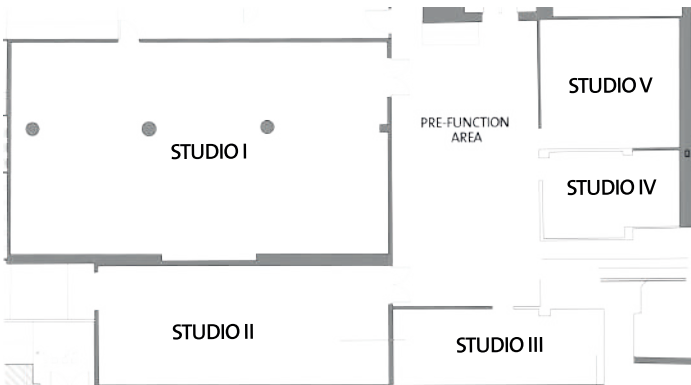

EAT

- Restaurants: Nu Downtown Sessions
- Bars: GMT+1 Eden Pool Club Sun Society

MEET

- We feature more than 900 sqm of meeting spaces:
- 8 modular and partitionable meeting rooms (totaling 550 sqm).
- Fully equipped with state-of-the-art technology. BREAKOUT Premier Experiences - inspired by the popular Hard Rock Hotels signature in-room amenity program such as SOUND OF YOUR STAY® and ROCK OM®. All designed to amplify your next event with curated music, MEMORABILIA®, and brand experiences.

Destination	Distance (km)	Duration
Málaga AGP Airport	61 km.	45 min.
Málaga-María Zambrano train station	66 km.	50 min.

MEETING SPACES

LEVEL	NAME	SQM	SQF	HEIGHT	COCKTAIL	THEATRE	CLASSROOM	U SHAPE	BOARDROOM	BANQUET	CABARET
LEVEL 0	ROXY (I + II + III)	550 M	5.950	3,9 M	550	546	338			300	272
	ROXY I	163 M	1.754	3,9 M	150	150	86	48	64	90	72
	ROXY II	163 M	1.786	3,9 M	155	155	90	48	64	90	88
	ROXY III	220 M	2.410	3,9 M	200	200	144	54	76	140	112
	PRE-FUNCTION AREA	216 M	2.325	2 M							
LEVEL -1 (BREAKOUTS)	PRE-FUNCTION AREA	103 M	1.107	2,9 M							
	STUDIO I	186 M	2.001	2,7 M	180	200	65		32	100	60
	STUDIO II	66 M	710	2,5 M	90	90	48	40	45		32
	STUDIO III	40 M	430	2,56 M		30	24	20	24		
	STUDIO IV	26 M	280	2,5 M		20	12	10	12		
	STUDIO V	44 M	473	2,56 M		30	18	20	24		