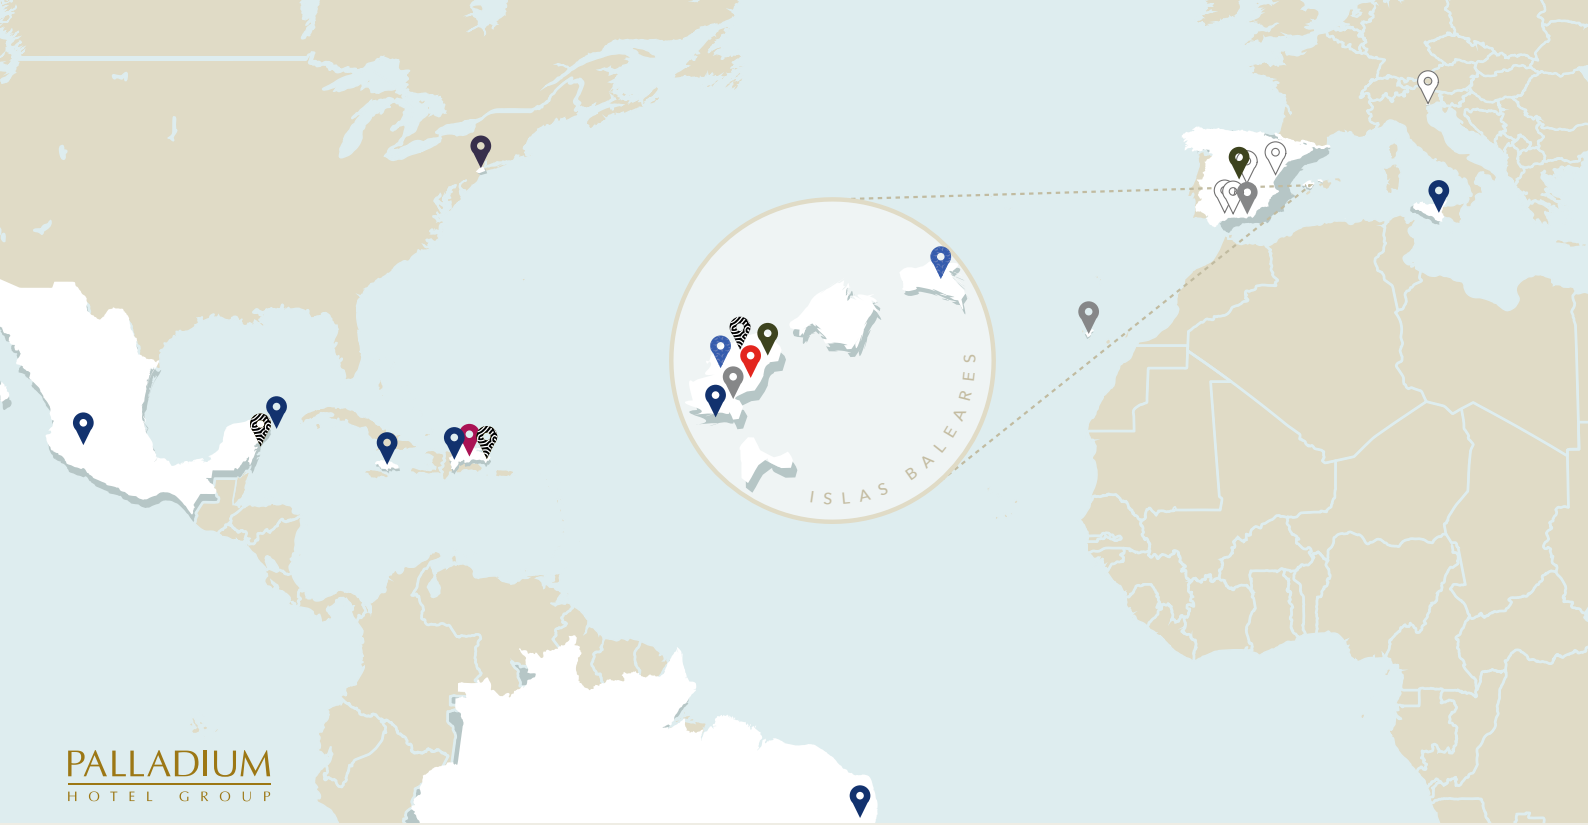

& Meetings Incentives

BY PALLADIUM

PALLADIUM
HOTEL GROUP

RIVIERA MAYA Y
COSTA MUJERES, CANCÚN -
MÉXICO
PUNTA CANA Y CAP CANA
- REP. DOMINICANA
IBIZA - ESPAÑA

IBIZA - ESPAÑA

MADRID E IBIZA - ESPAÑA

IBIZA, TENERIFE
Y MARBELLA - ESPAÑA

MADRID, MÁLAGA, VALENCIA
Y SEVILLA - ESPAÑA
PRÓXIMA APERTURA 2025
VENEZIA - ITALIA

RIVIERA MAYA, RIVIERA NAYARIT,
Y COSTA MUJERES, CANCÚN
- MÉXICO
PUNTA CANA - REP. DOM.
MONTEGO BAY - JAMAICA
IMBASSAI - BRASIL
IBIZA - ESPAÑA
SICILIA - ITALIA

DOMINICAN REPUBLIC

Punta Cana & Cap Cana

Grand Palladium Hotels & Resorts
TRS Turquesa Hotel
TRS Cap Cana Waterfont & Marina Hotel

Santo Domingo

Dominican Fiesta Hotel

MEXICO

Costa Mujeres

Grand Palladium Hotels & Resorts
TRS Coral Hotel

Mayan Riviera

Grand Palladium Hotels & Resorts
TRS Yucatan Hotel

Riviera Nayarit

Grand Palladium Vallarta Resort & Spa

JAMAICA

Grand Palladium Hotels & Resorts
and Lady Hamilton Resort & Spa

BRAZIL

Grand Palladium Imbassaí Resort & Spa